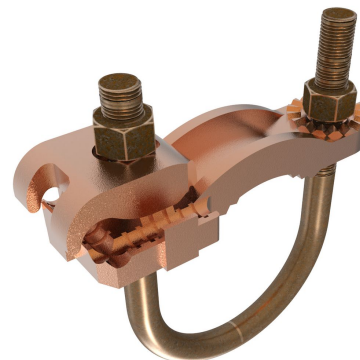

GAR3903BU

Por Burndy

No de catálogo [GAR3903BU](#)

Conector mecánico de puesta a tierra, conductor a tubería de agua, 4-4/0 AWG, tubería de 1-1/4"-2", espárrago de 3/8

Características

- Cable clamp swivels at 90°
- One-wrench installation for simplified installation
- Rated for Direct Burial in earth or concrete
- UL467 Listed for the US and Canadian Markets
- High conductivity copper ground connector for connecting a small/medium range copper ground conductor to water pipe, structural and reinforcing rod shapes

Aplicación

For Connecting A Small To Medium Range Copper Ground Conductor To Water Pipe As Well As Structural And Reinforcing Rod Shapes

Especificaciones

Certification - ETL	No
Certification - UL Recognized	No
Standards - Industry Standards Met	UL467
Standards - RoHS Compliance	CM
Status	
Certification - cULus	No
Certification - UL Listed Direct Burial	Yes
Industry Standard(s)	UL467
Certification - CSA Approved	No

Relacionado con conductores

Conductor - Pipe or Round Tube Size	1.25 - 2 in
Conductor - Copper Solid Size Range	4 AWG - 4/0 AWG
Conductor - Copper Str Size Range	4-4/0
Conductor - Copper Str Size	<ul style="list-style-type: none"> • 4 • 3 • 2 • 1 • 1/0 • 2/0 • 3/0 • 4/0

Conductor - Copper Tube Std Size Range

- Conductor - Copper Tube Std Size
- 1 1/4
 - 2

Dimensiones

Package Height	0.000 in
Dimension - Height mm	101.6 mm
Dimension - Height inch	4.00 in
Package Weight	0.000 lb.
Dimension - Width mm	108 mm
Dimension - Width inch	4.25 in
Package Length	0.000 in
Package Width	0.000 in
Dimension - B Length inch	1.75 in
Dimension - Outside Diameter inch	2.38 in
Dimension - Length Overall inch	1.75 in